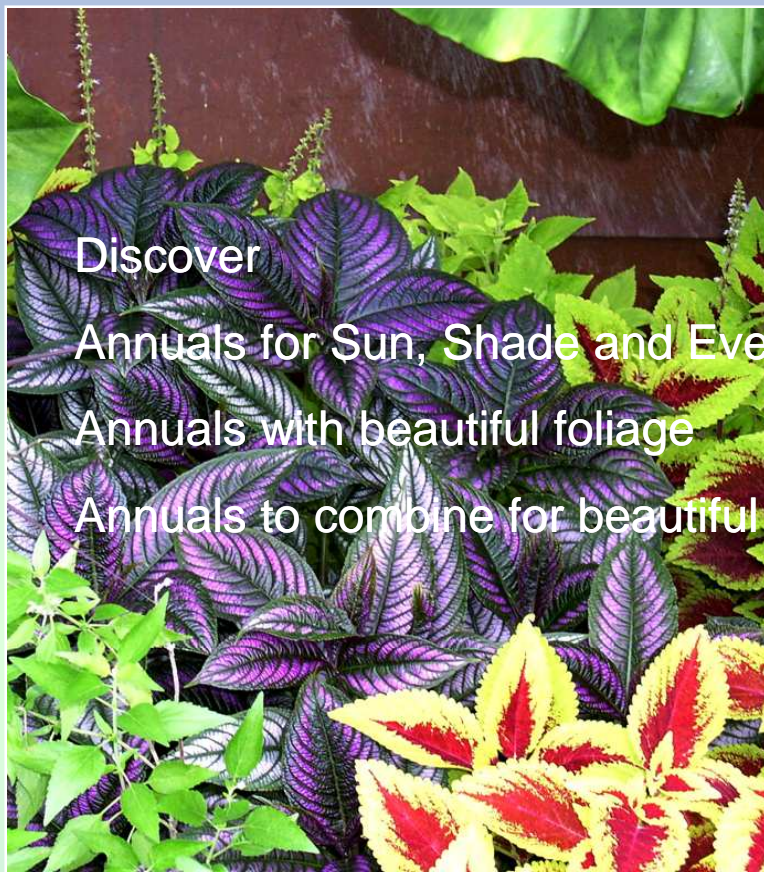

Colorful Annuals *For Every Season*

Presented by

A photograph of a garden path. The path is made of brown mulch and is lined with vibrant annual flowers in shades of pink, magenta, and white. The flowers are planted in a dense, continuous row. In the background, there are several large trees with thick trunks and lush green foliage. The scene is well-lit, suggesting a sunny day. The text is overlaid in the center of the image.

Annuals add instant color and seasonal variety to your foundation of shrubs, trees and lawns.

Discover

Annuals for Sun, Shade and Every Season

Annuals with beautiful foliage

Annuals to combine for beautiful containers