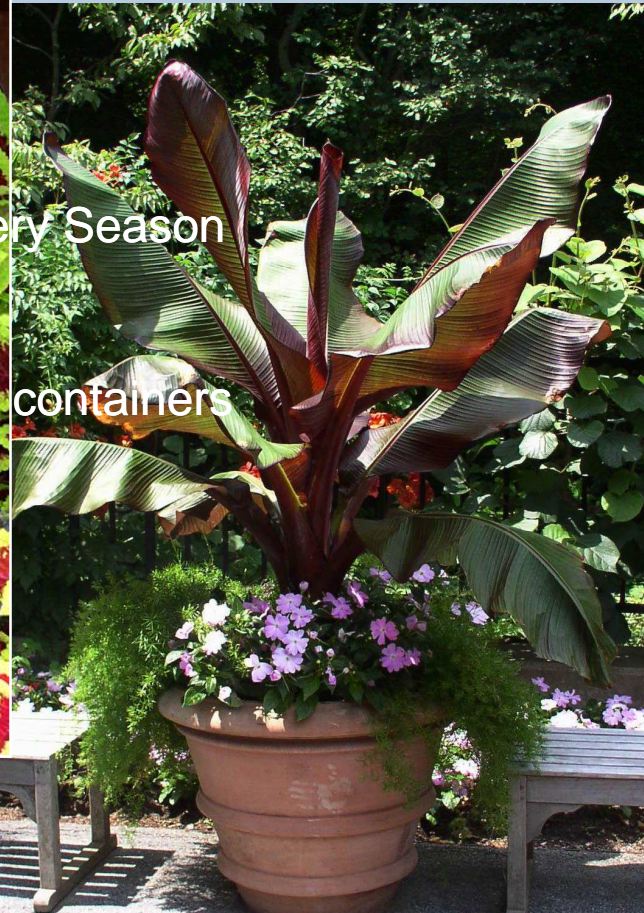

Colorful Annuals *For Every Season*

Presented by

A photograph of a garden path. The path is made of brown mulch and is lined with vibrant annual flowers in shades of pink, magenta, and white. The flowers are planted in a dense, continuous row. In the background, there are several large trees with thick trunks and lush green foliage. The scene is well-lit, suggesting a sunny day. The text is overlaid in the center of the image.

Annuals add instant color and seasonal variety to your foundation of shrubs, trees and lawns.

Discover

Annuals for Sun, Shade and Every Season

Annuals with beautiful foliage

Annuals to combine for beautiful containers